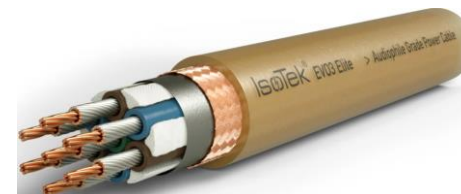

Item Code	EAN Code	Length/quantity	SRP €

Power Cable

Elite			
I103007	5060296410087	Elite mains cable (EU to C7 IEC) 2,0 metre	599,00 €
I103015	5060296410070	Elite mains cable (EU to C15 IEC) 2,0 metre	
I103019	5060296410094	Elite mains cable (EU to C19 IEC) 2,0 metre	899,00 €
I103315	5060296412029	Elite mains cable (EU to C15 IEC) 3,0 metre	
I103319	5060296412005	Elite mains cable (EU to C19 IEC) 3,0 metre	1.199,00 €
I103515	5060296412036	Elite mains cable (EU to C15 IEC) 5,0 metre	
I103519	5060296412012	Elite mains cable (EU to C19 IEC) 5,0 metre	
I103000	5060296411237	per full meter	229,00 €
I103001	5060296414382	Elite mains cable 50 metre Spool	12.000,00 €
without connector, assembly on request