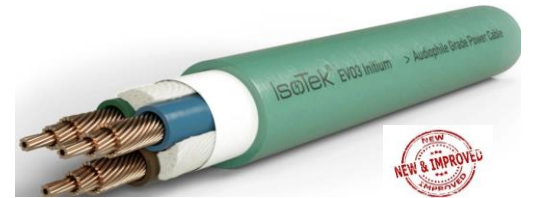

Item Code	EAN Code	Length/quantity	SRP €
-----------	----------	-----------------	-------

**Power Cable**

<b>Elite</b>			
I103007	5060296410087	Elite mains cable (EU to C7 IEC) 2,0 metre	<b>599,00 €</b>
I103015	5060296410070	Elite mains cable (EU to C15 IEC) 2,0 metre	
I103019	5060296410094	Elite mains cable (EU to C19 IEC) 2,0 metre	<b>899,00 €</b>
I103315	5060296412029	Elite mains cable (EU to C15 IEC) 3,0 metre	
I103319	5060296412005	Elite mains cable (EU to C19 IEC) 3,0 metre	<b>1.199,00 €</b>
I103515	5060296412036	Elite mains cable (EU to C15 IEC) 5,0 metre	
I103519	5060296412012	Elite mains cable (EU to C19 IEC) 5,0 metre	
I103000	5060296411237	per full meter	<b>229,00 €</b>
I103001	5060296414382	Elite mains cable 50 metre Spool	<b>12.000,00 €</b>
<b>without connector, assembly on request</b>			