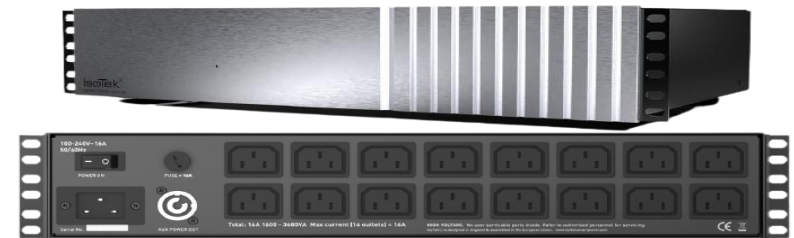

1801020	5060296411589	Delta Lite - black	1.249,00 €
1801021	5060296411572	Delta Lite - silver	
		Number of outlets:	16 x C14 IEC
		Mains voltage	100-240V / 50-60Hz
		Maximum current:	16 A
		Total wattage:	2.300 W (230V) / 1.150 W (115V)
		Surge protection:	54.000 A
		Dimensions (W X D X H):	448 x 305 x 89 (BxTxH)
		Mounting:	19 inch rack system (removable)